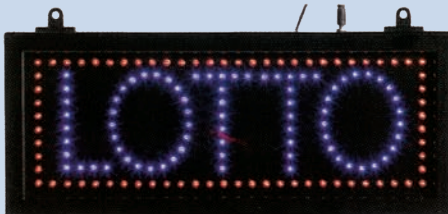

Model#	Size	List Price
LOT04S	6 3/4" x 16 1/8"	200.00