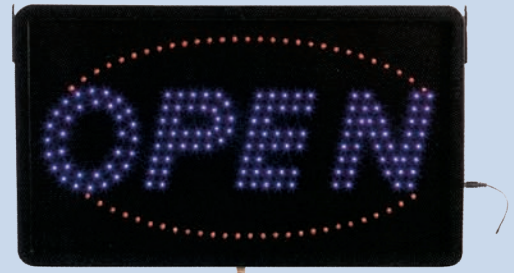

Model#	Size	List Price
OPE02L	13" x 22"	308.00