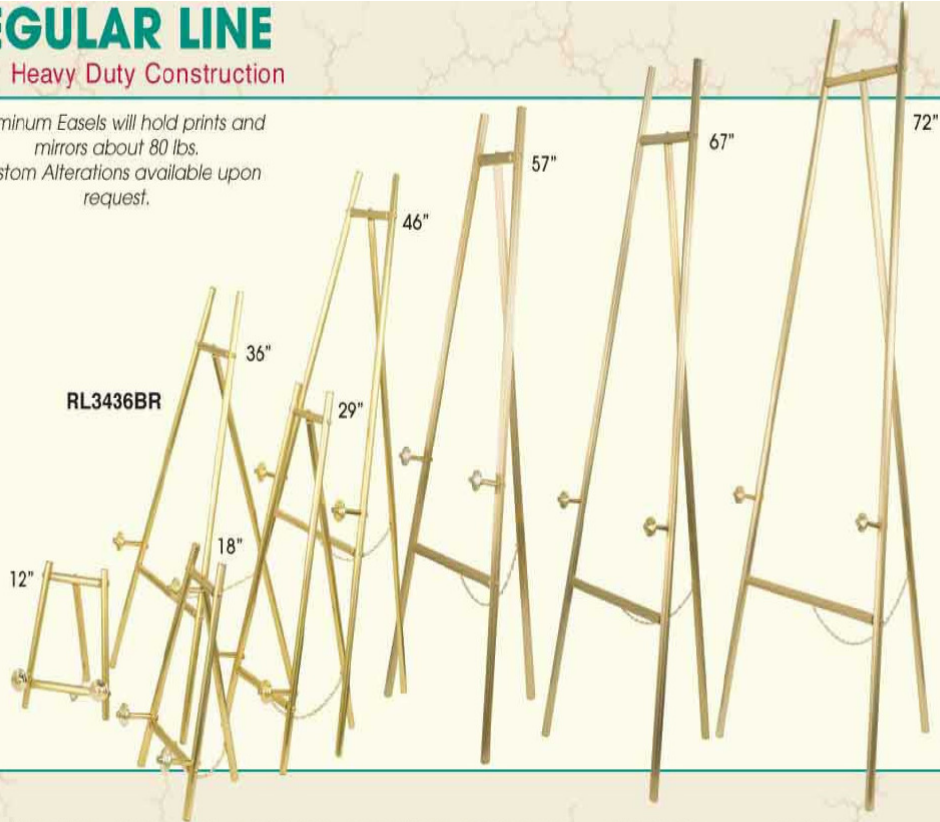

REGULAR LINE

Heavy Duty Construction

Aluminum Easels will hold prints and mirrors about 80 lbs.
 Custom Alterations available upon request.

RL3412BR RL3418BR RL3429BR RL3446BR RL1057BR RL1067BR RL1072BR

DELUXE LINE

Heavy Duty Construction

Brass (BR)

DL1029BR DL1046BR DL1057BR DL1067BR DL1072BR