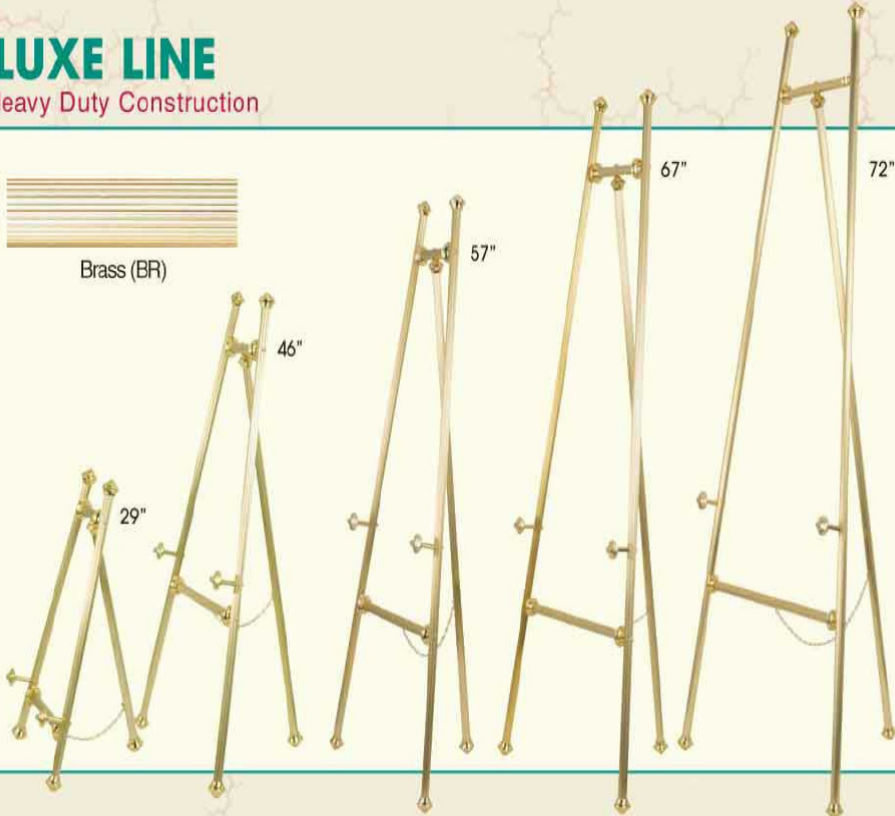

REGULAR LINE

Heavy Duty Construction

Aluminum Easels will hold prints and mirrors about 80 lbs.
 Custom Alterations available upon request.

RL3412BR RL3418BR RL3429BR RL3446BR RL1057BR RL1067BR RL1072BR

DELUXE LINE

Heavy Duty Construction

Brass (BR)

DL1029BR DL1046BR DL1057BR DL1067BR DL1072BR