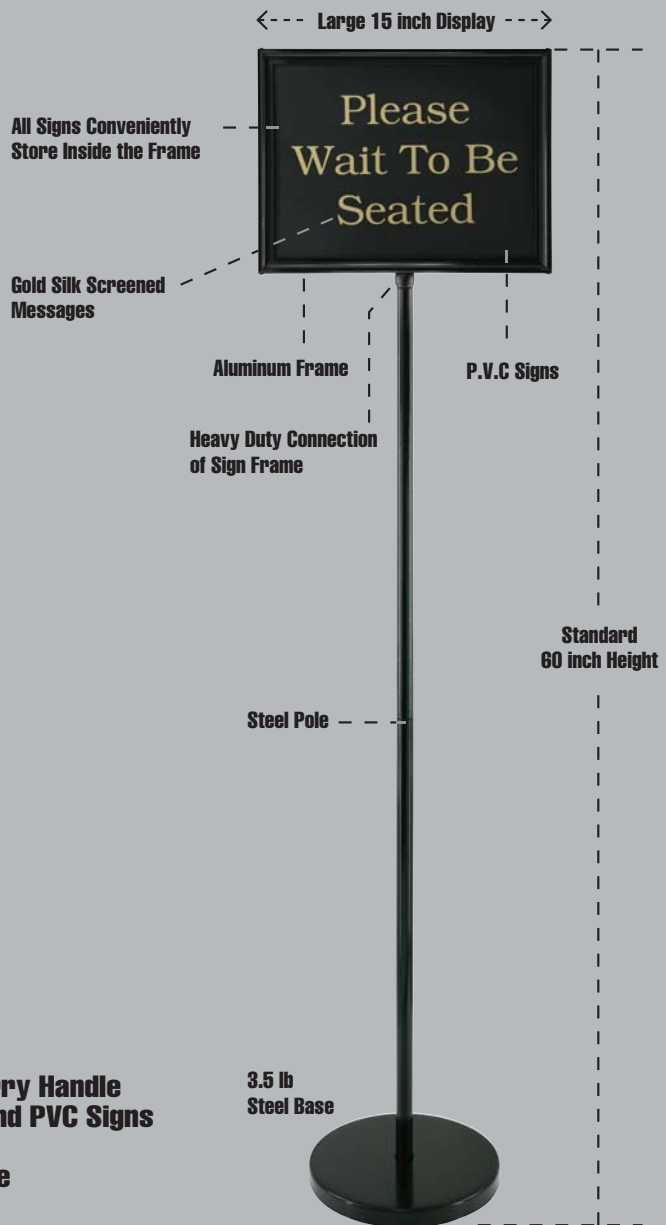

CLASSIC BLACK TELLER SIGN

15 Messages Included

Attractive Color Packaging with Convenient Carry Handle

Features:

- 15 Silk Screened Messages Included
- Attractive Packaging with Convenient Carry Handle
- Aluminum Frame, Steel Pole, Steel Base and PVC Signs
- Gold Silk Screen Lettering
- Signs Conveniently Store Within the Frame
- Easy to Assemble – No Tools Required

ITEM NUMBER	UPC CODE	DESCRIPTION	CASE PACK	CASE WEIGHT	CASE DIMENSIONS	CASE CUBE
90033	0-76903-90033-4	8 Double Sided 11in x 14in P.V.C. Signs Which Includes 15 Attractive Gold Silk Screened Messages and One Blank.	2	20.2 lbs	27.09in x 5.79in x 15.55in	1.41