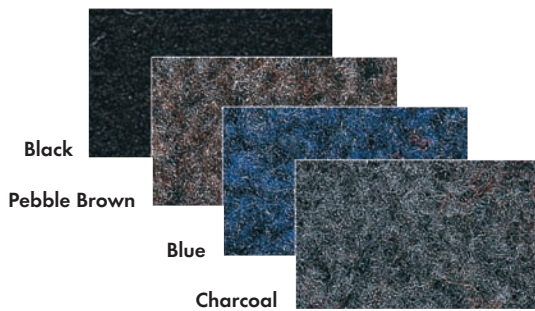

Elite Super Olefin No. 211

Red

Black

Pebble Brown

Blue

Charcoal

100% Olefin Pile

Performance: **BEST**

Thick pile gives Elite Super Olefin the look of **plush carpeting**, yet it soaks up dirt and water like a sponge. It performs beautifully even in the heaviest traffic areas, while the dense fibers remain soft and supple and extremely attractive throughout the day. This mat is truly in an **"elite"** class.

Cut Sizes up to 60' in length

211.38x3Cut	3' Cut
211.38x4Cut	4' Cut
211.38x6Cut	6' Cut

Specify Color: Pebble Brown (BN), Charcoal (CH), Blue (BL), Red (RD), Black (BK) when ordering.

Specs

Uses	Heavily trafficked indoor entrances
Surface Fiber	100% continuous filament Olefin pile
Surface Weight	18 ozs. per sq. yd.
Backing	Vinyl with 1" border
Flammability	Passes DOC FF1-70 and DOC FF2-70
Thickness	3/8"
Warranty	1 year, conditional