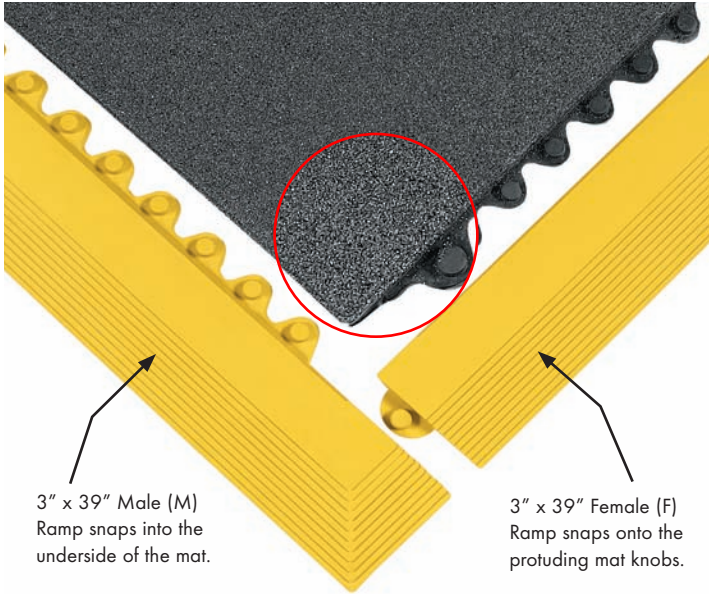

## 24/Seven® GritWorks!® Solid No. 574

Extra Traction and Safety in Slippery Areas.

3" x 39" Male (M)  
Ramp snaps into the  
underside of the mat.

3" x 39" Female (F)  
Ramp snaps onto the  
protruding mat knobs.

- **24/Seven GritWorks!**® modular anti-fatigue mats are designed for use in hazardous slippery areas.
- Ideal for facilities with multiple shifts, they work 24/7 to keep employees comfortable.
- These **3' x 3'** single workstation mats also **interlock** for complete coverage of large areas.
- 5/8" thick, with optional black and yellow safety borders.

### Choose From Two Formulation:

**CFR Rubber**- Designed for areas with Mineral Oil based cutting fluids and solvents

**NBR 100% Nitrile**- Designed for areas with petrochemicals such as Hydrocarbons, Naphthenes, Paraffins and Petroleum distillates