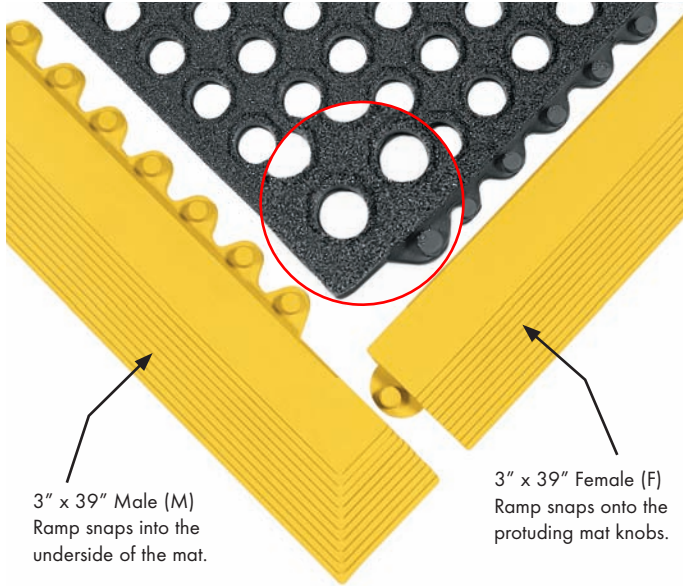

24/Seven® GritWorks!® No. 576

Extra Traction and Safety in Slippery Areas.

3" x 39" Male (M)
Ramp snaps into the underside of the mat.

3" x 39" Female (F)
Ramp snaps onto the protruding mat knobs.

- **24/Seven GritWorks!®** modular anti-fatigue mats are designed for use in hazardous slippery areas.
- Ideal for facilities with multiple shifts, they work 24/7 to keep employees comfortable.
- These **3' x 3'** single workstation mats also **interlock** for complete coverage of large areas.
- 5/8" thick, with optional black and yellow safety borders.

Choose From Two Formulation:

- **CFR Rubber** - Designed for areas with Mineral Oil based cutting fluids and solvents
- **NBR 100% Nitrile** - Designed for areas with petrochemicals such as Hydrocarbons, Naphthenes, Paraffins and Petroleum distillates

Reasons to choose GritWorks!®

- COF 40% higher than OSHA recommends in wet areas
- Stops accidents before they happen
- Modular design
- Comfort
- Two (2) Formulas
- Can Customize on Site

Stock Number	Description	Net	
	3' x 3' CFR Open Mat		
	3' x 3' Nitrile Open Mat		
Stock Number	Edging (Not Gritted)	Black	Yellow
	3" x 39" CFR Female		
	3" x 39" CFR Male		
	3" x 39" Nitrile Female		
	3" x 39" Nitrile Male		