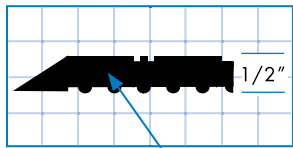

WorkRite No. 474

GOOD Performance

A popular and economical general-purpose drainage mat, WorkRite is perfect for wet commercial or industrial areas. The flexible natural rubber compound is for use around water and non-caustic agents. Its lightweight design eases strain of frequent cleanings, yet keeps employees comfortable. WorkRite has a functional drainage design and molded-in safety edges. **Color:** Black (BK)

100% Natural rubber

WorkRite Facts

1/2" Overall Thickness

Wearwell Innovation—1990

1 Year Warranty

Green Rating > 50% Post Industrial Material

WorkRite Sizes

Stock Sizes